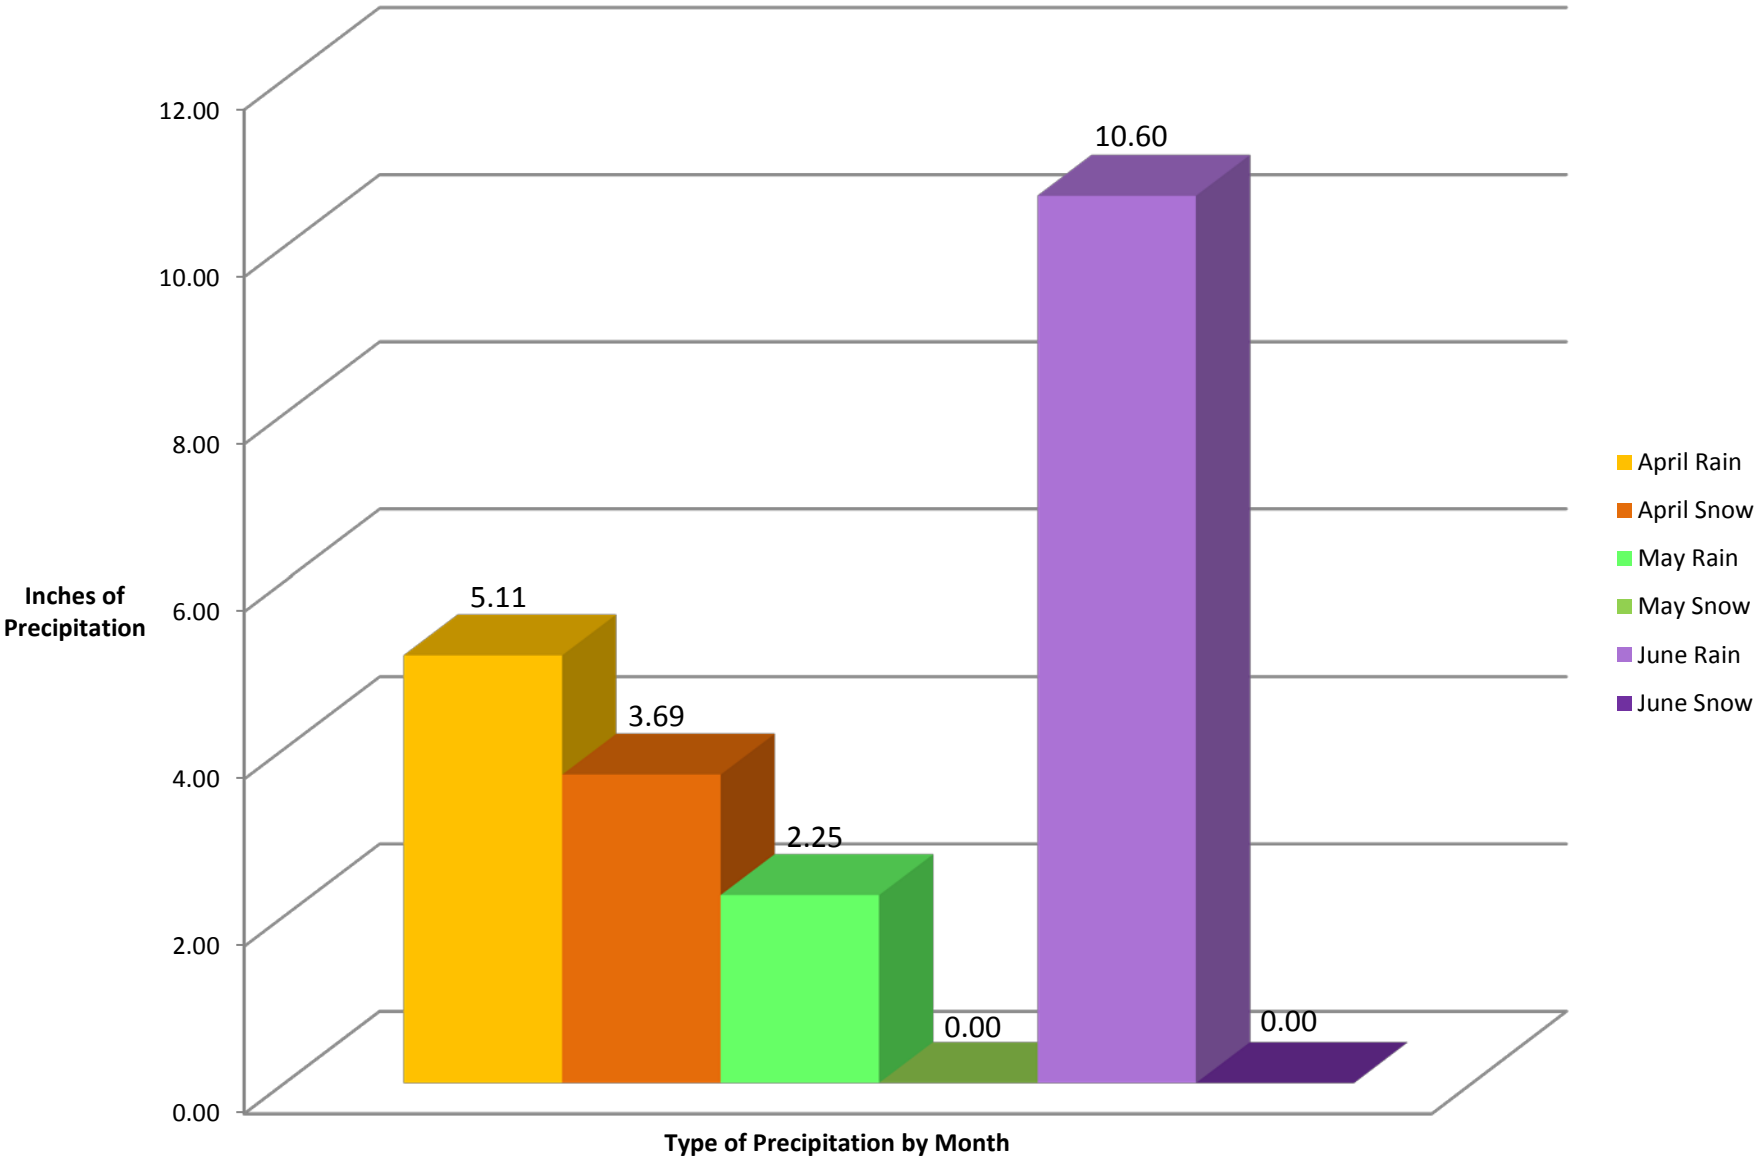

Precipitation for Steele County January-March 2014

Precipitation for Steele County April-June 2014

Precipitation for Steele County July -September 2014

Precipitation for Steele County October-December 2014

Total Precipitation for 2014