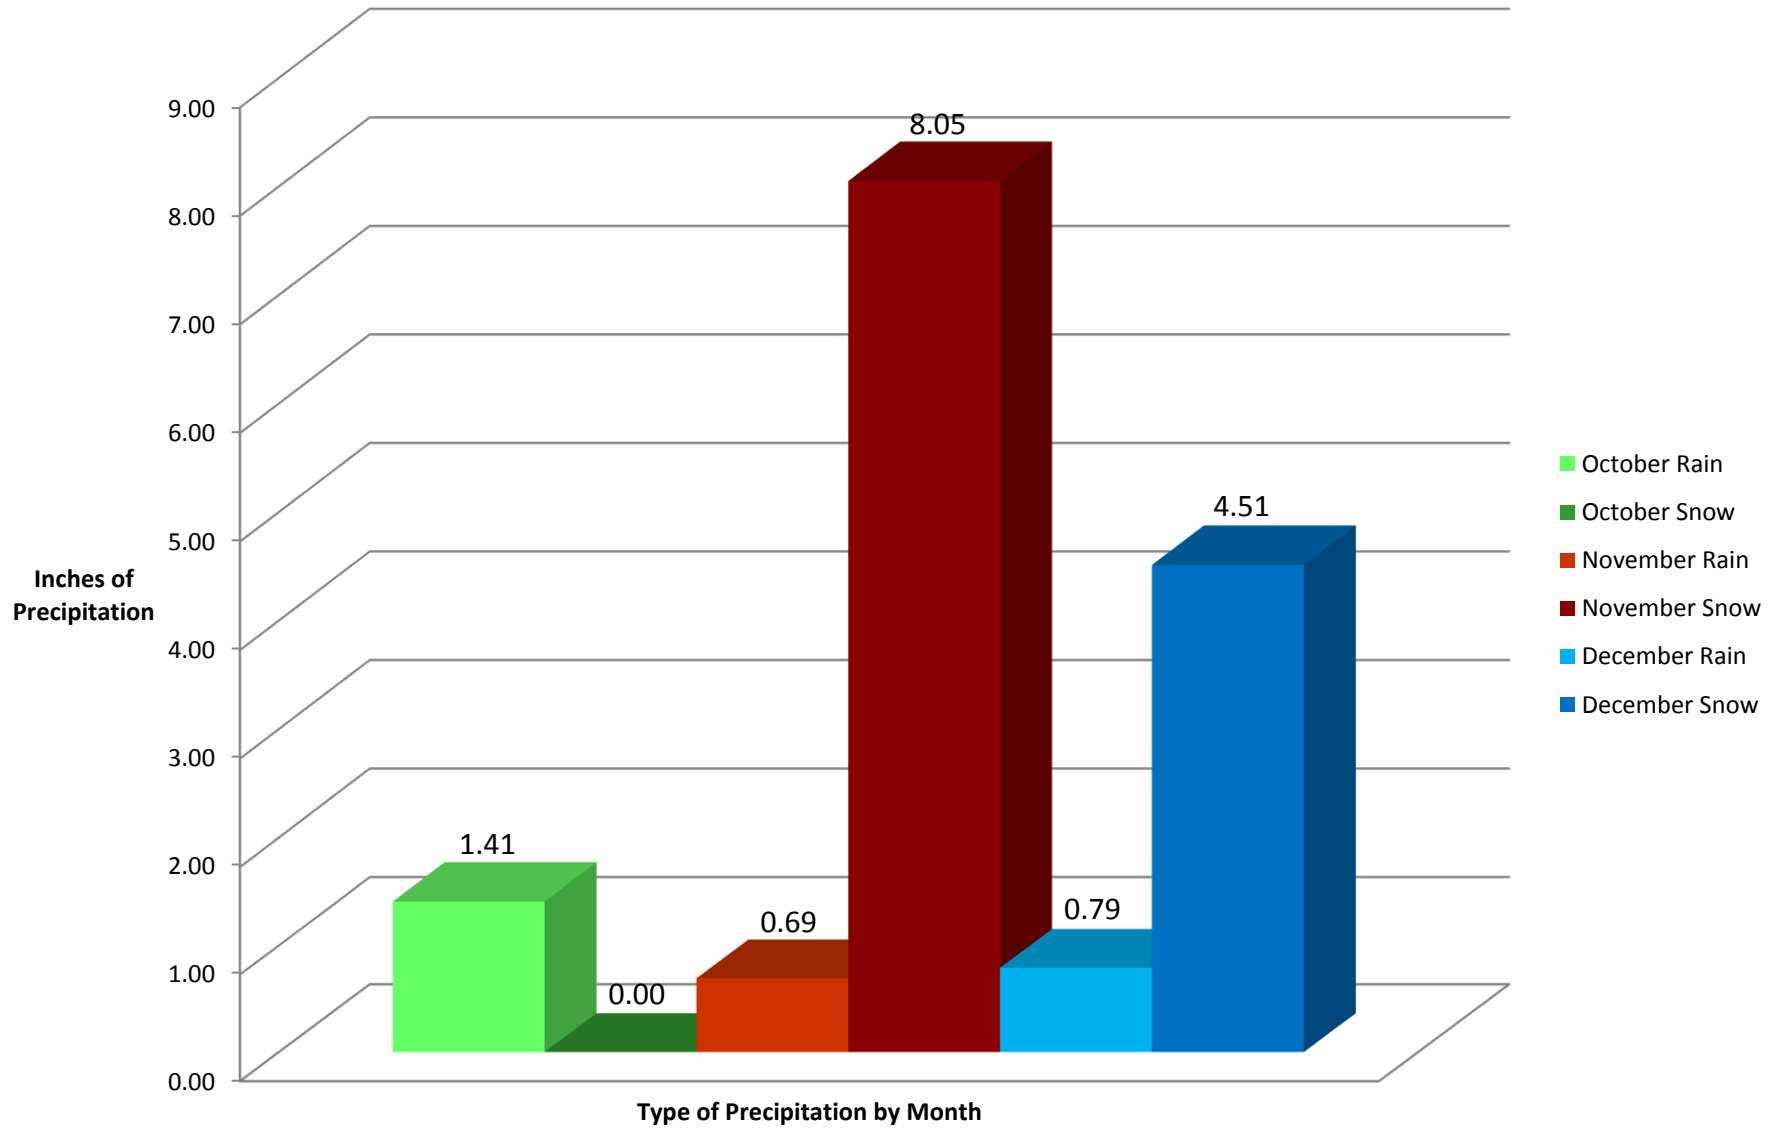

Precipitation for Steele County January-March 2014

Precipitation for Steele County April-June 2014

Precipitation for Steele County July -September 2014

Precipitation for Steele County October-December 2014

Total Precipitation for 2014