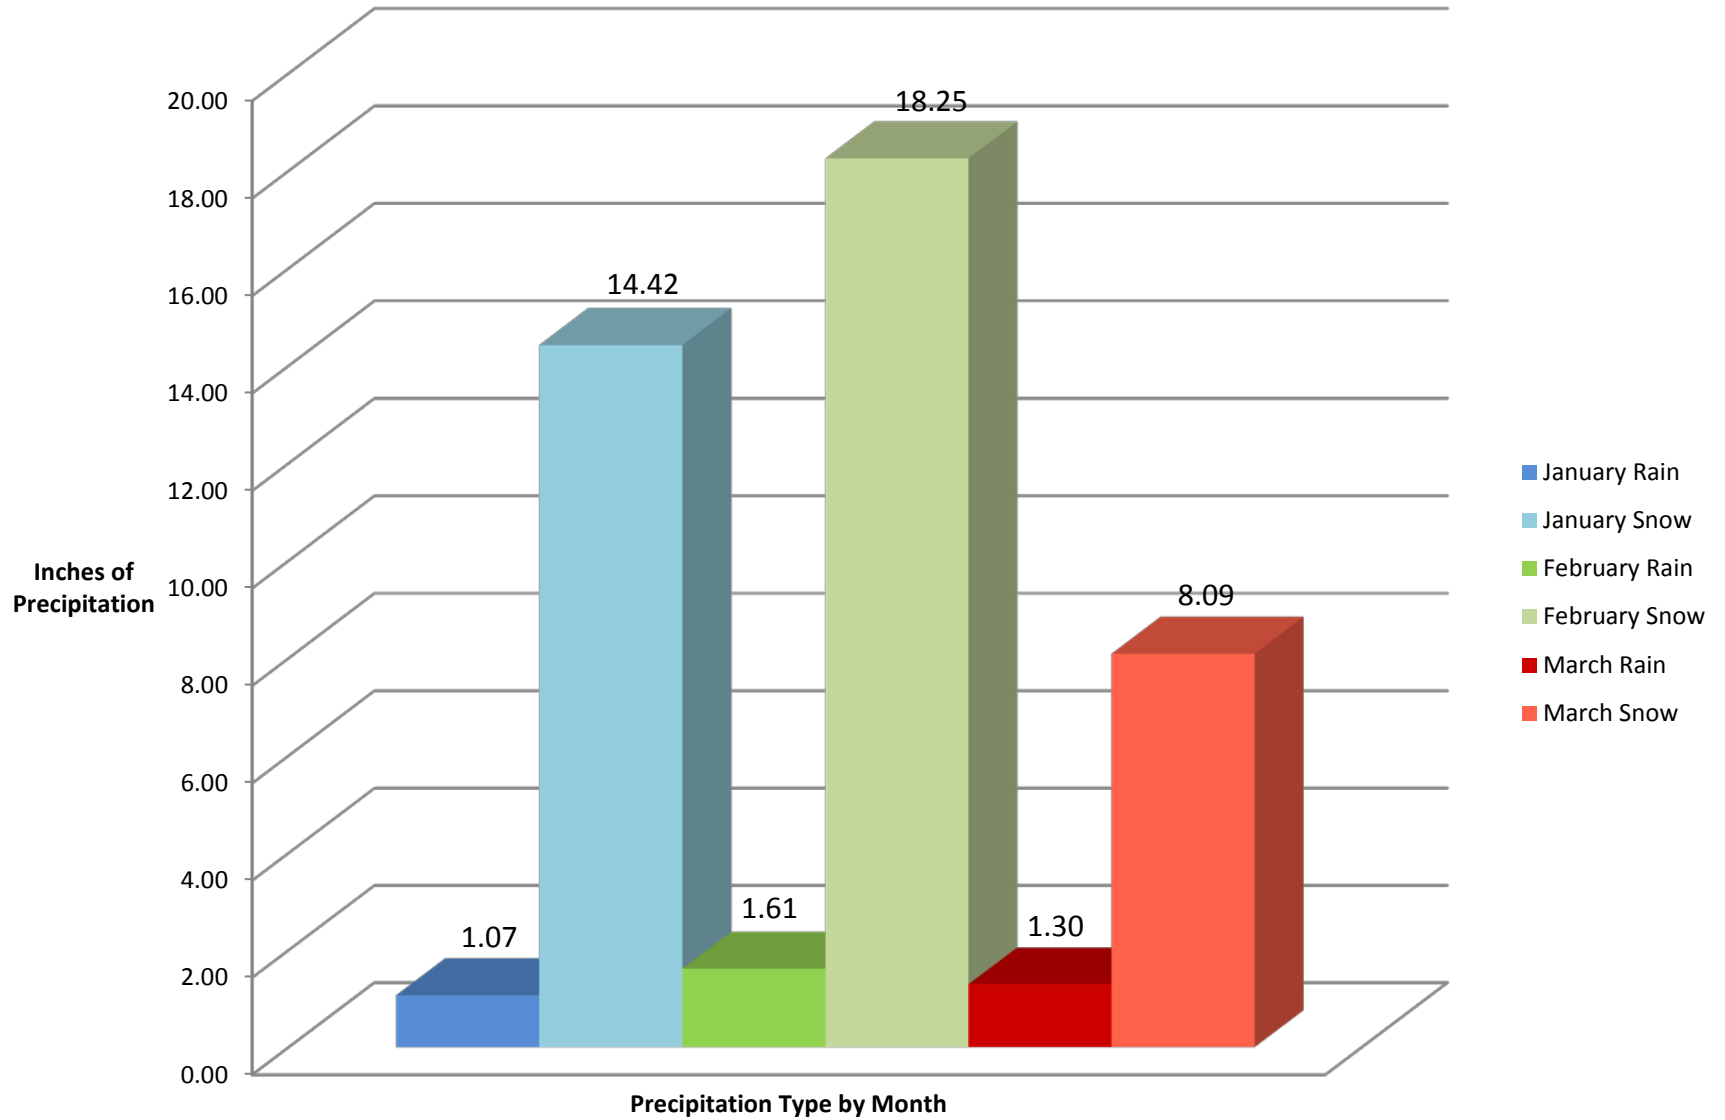

Precipitation for Steele County January-March 2014

Precipitation for Steele County April-June 2014

Precipitation for Steele County July -September 2014

Precipitation for Steele County October-December 2014

Total Precipitation for 2014