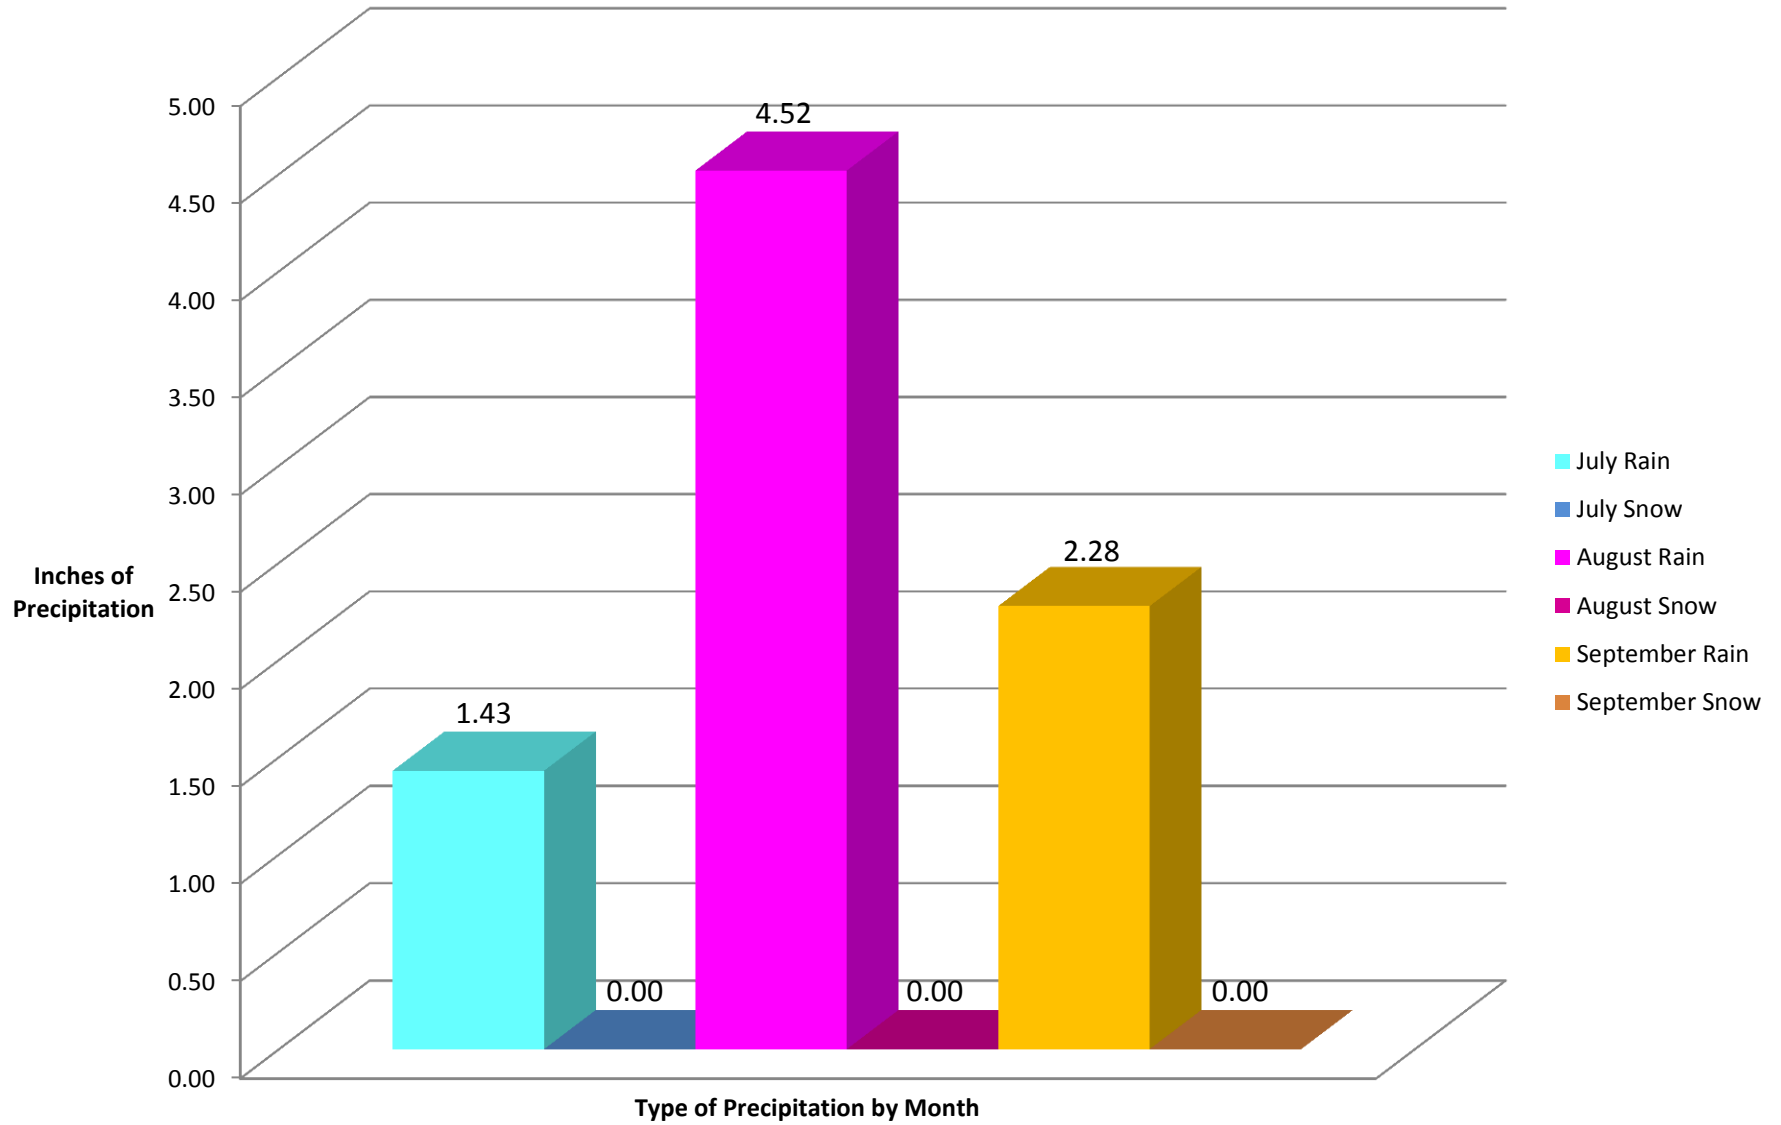

Precipitation for Steele County January-March 2014

Precipitation for Steele County April-June 2014

Precipitation for Steele County July -September 2014

Precipitation for Steele County October-December 2014

Total Precipitation for 2014