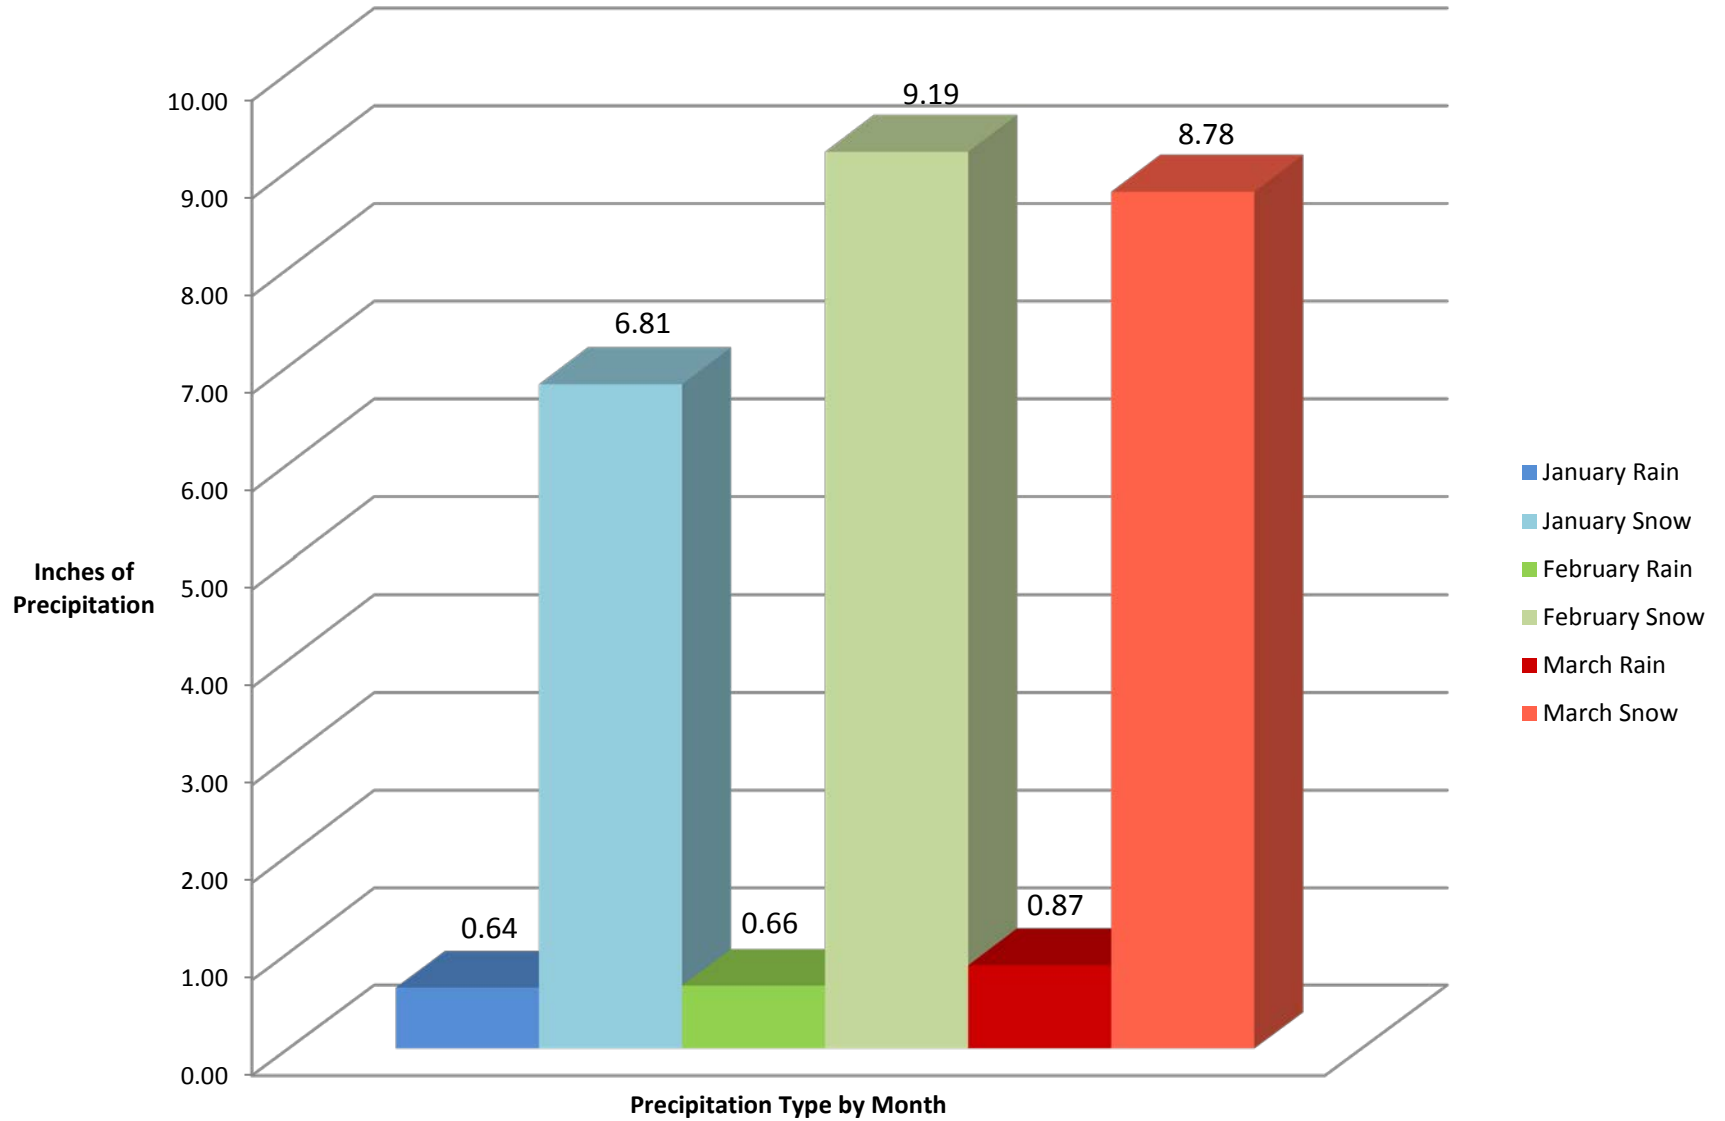

Precipitation for Steele County January-March 2015

Precipitation for Steele County April-June 2015

Precipitation for Steele County July -September 2015

Precipitation for Steele County October-December 2015

Total Precipitation for 2015