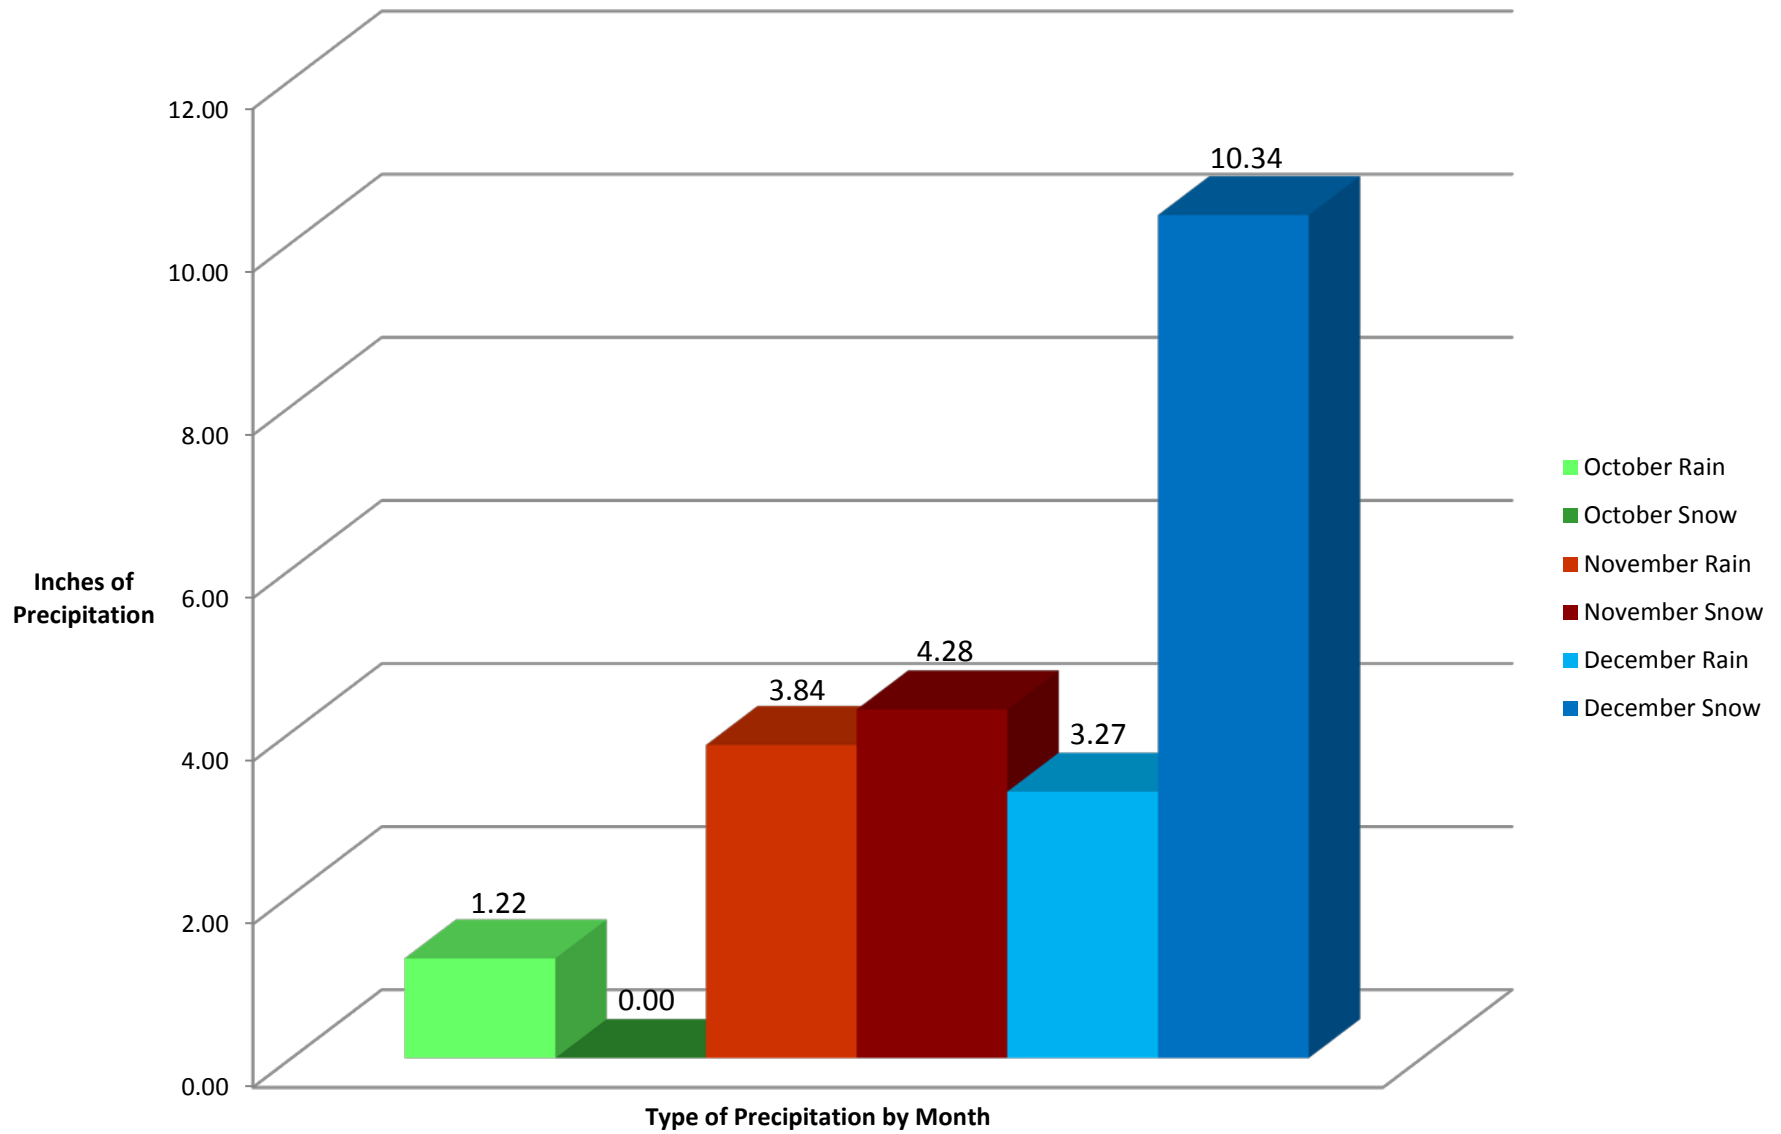

Precipitation for Steele County January-March 2015

Precipitation for Steele County April-June 2015

Precipitation for Steele County July -September 2015

Precipitation for Steele County October-December 2015

Total Precipitation for 2015