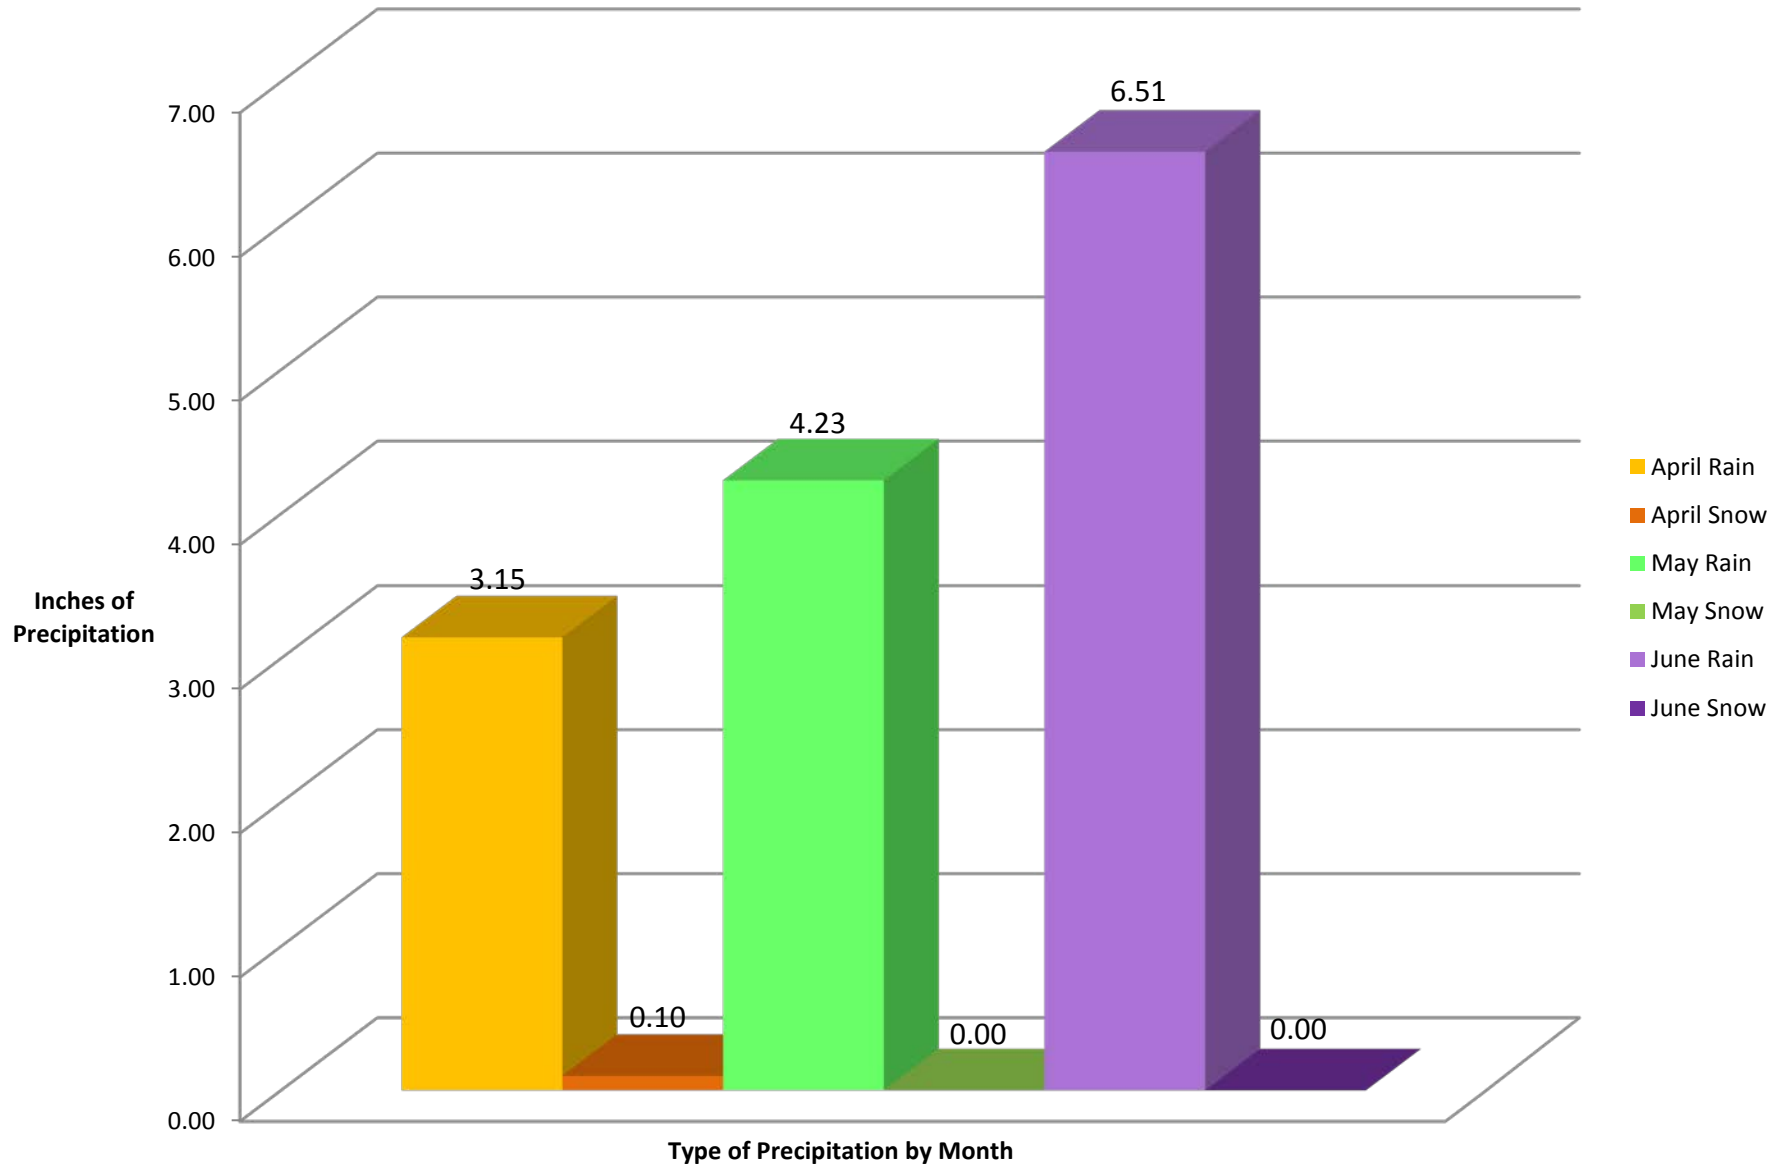

Precipitation for Steele County January-March 2015

Precipitation for Steele County April-June 2015

Precipitation for Steele County July -September 2015

Precipitation for Steele County October-December 2015

Total Precipitation for 2015