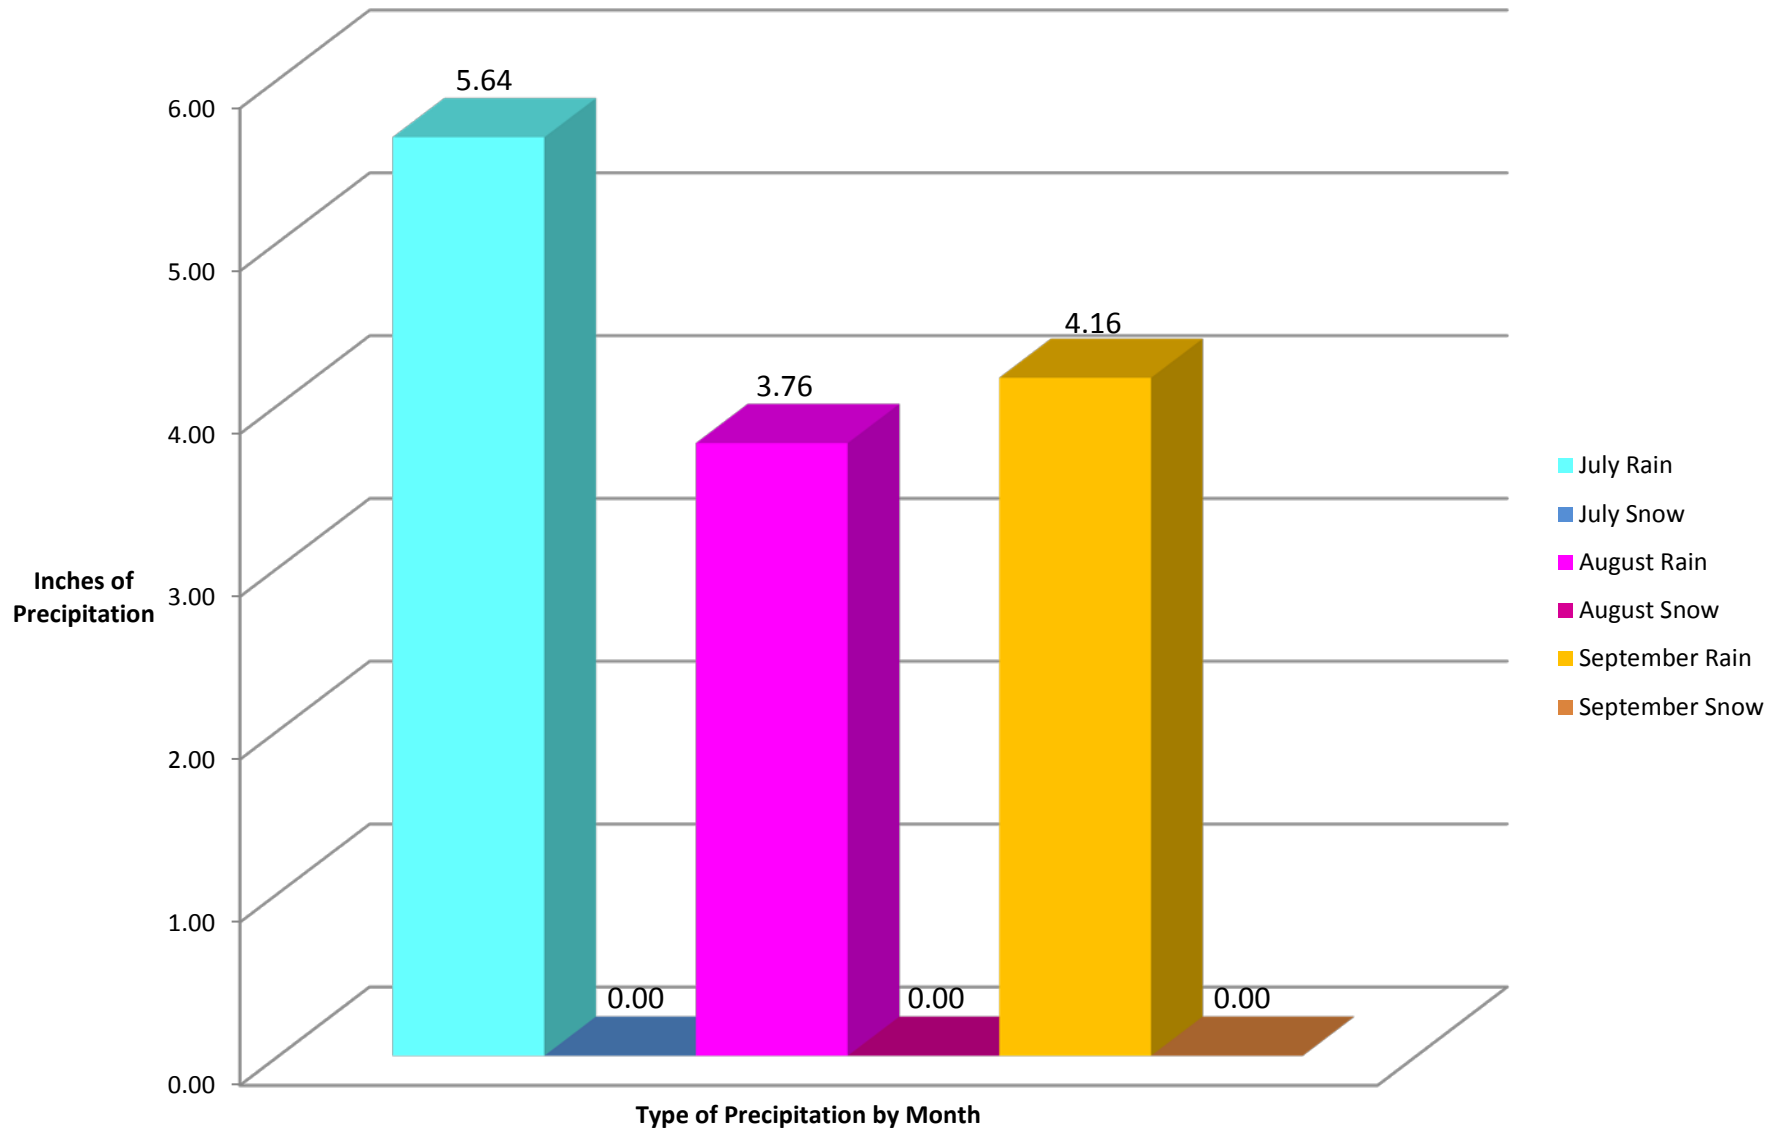

Precipitation for Steele County January-March 2015

Precipitation for Steele County April-June 2015

Precipitation for Steele County July -September 2015

Precipitation for Steele County October-December 2015

Total Precipitation for 2015