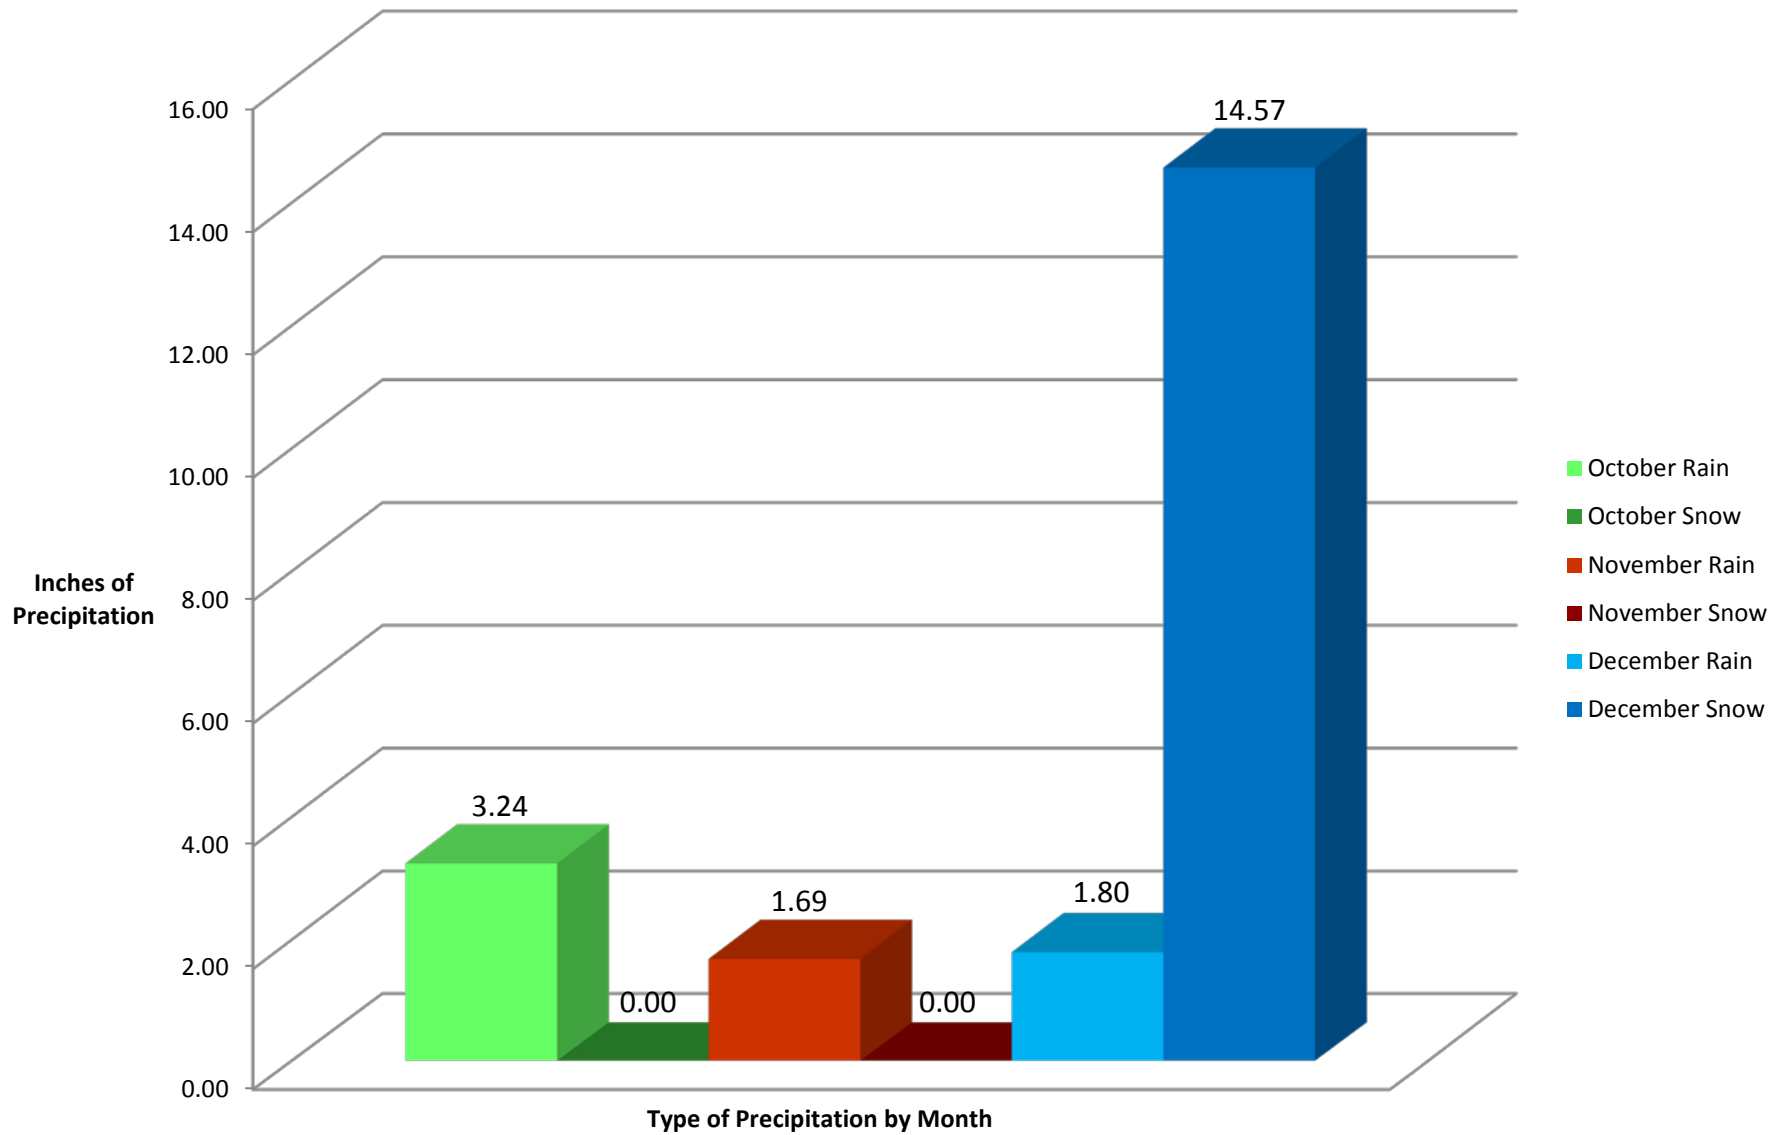

Precipitation for Steele County October-December 2016