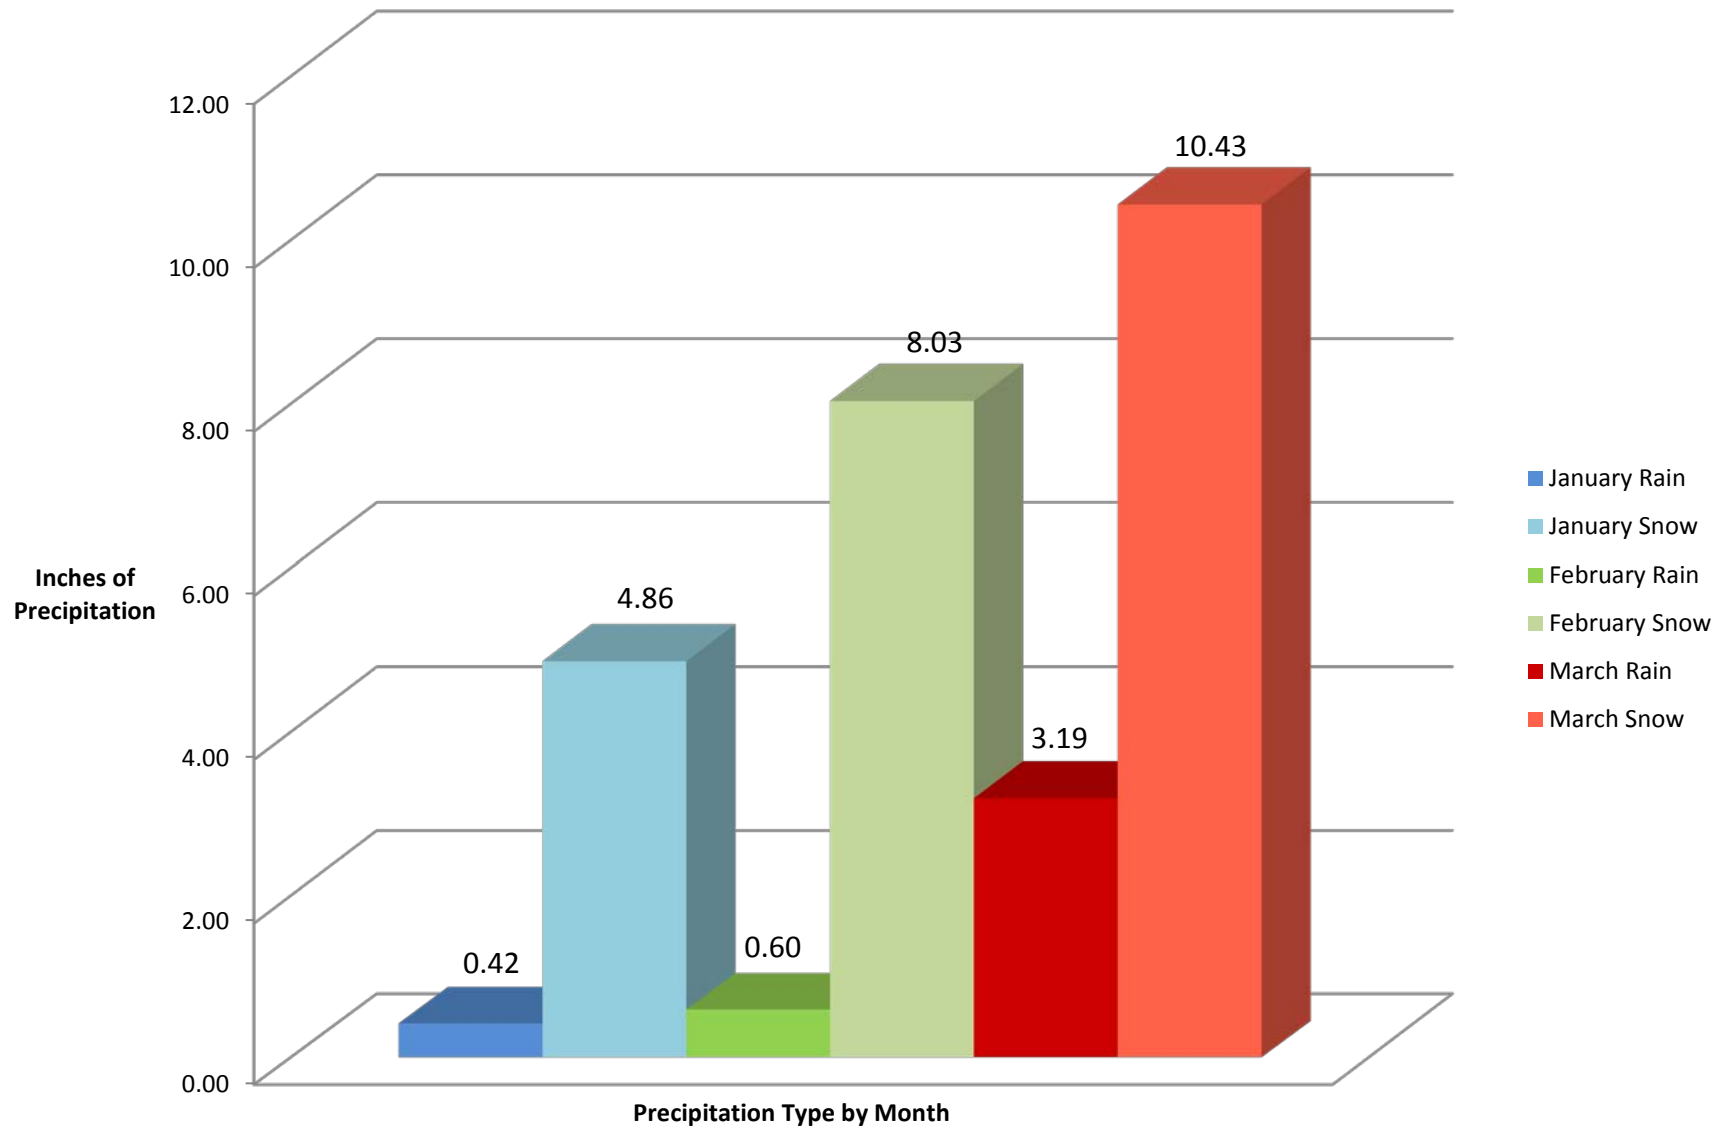

# Precipitation for Steele County January-March 2016

# Precipitation for Steele County April-June 2016