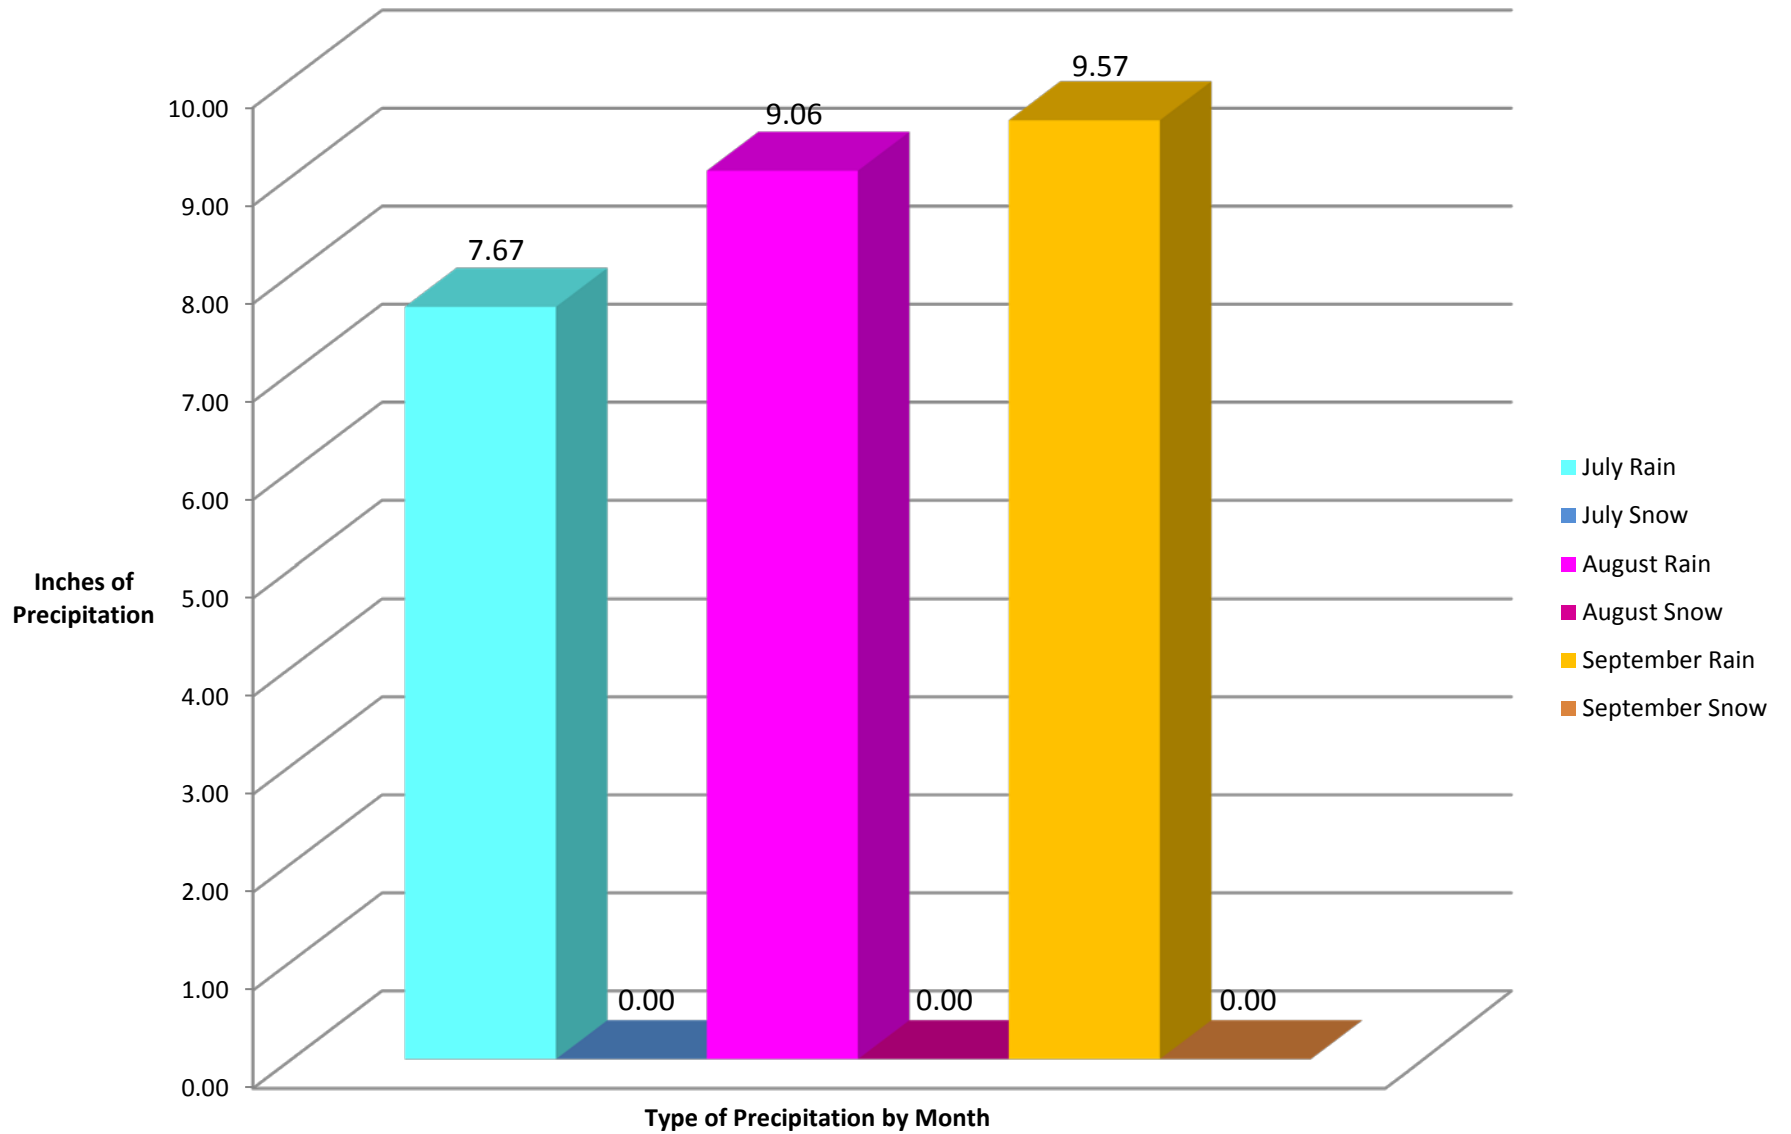

Precipitation for Steele County July -September 2016