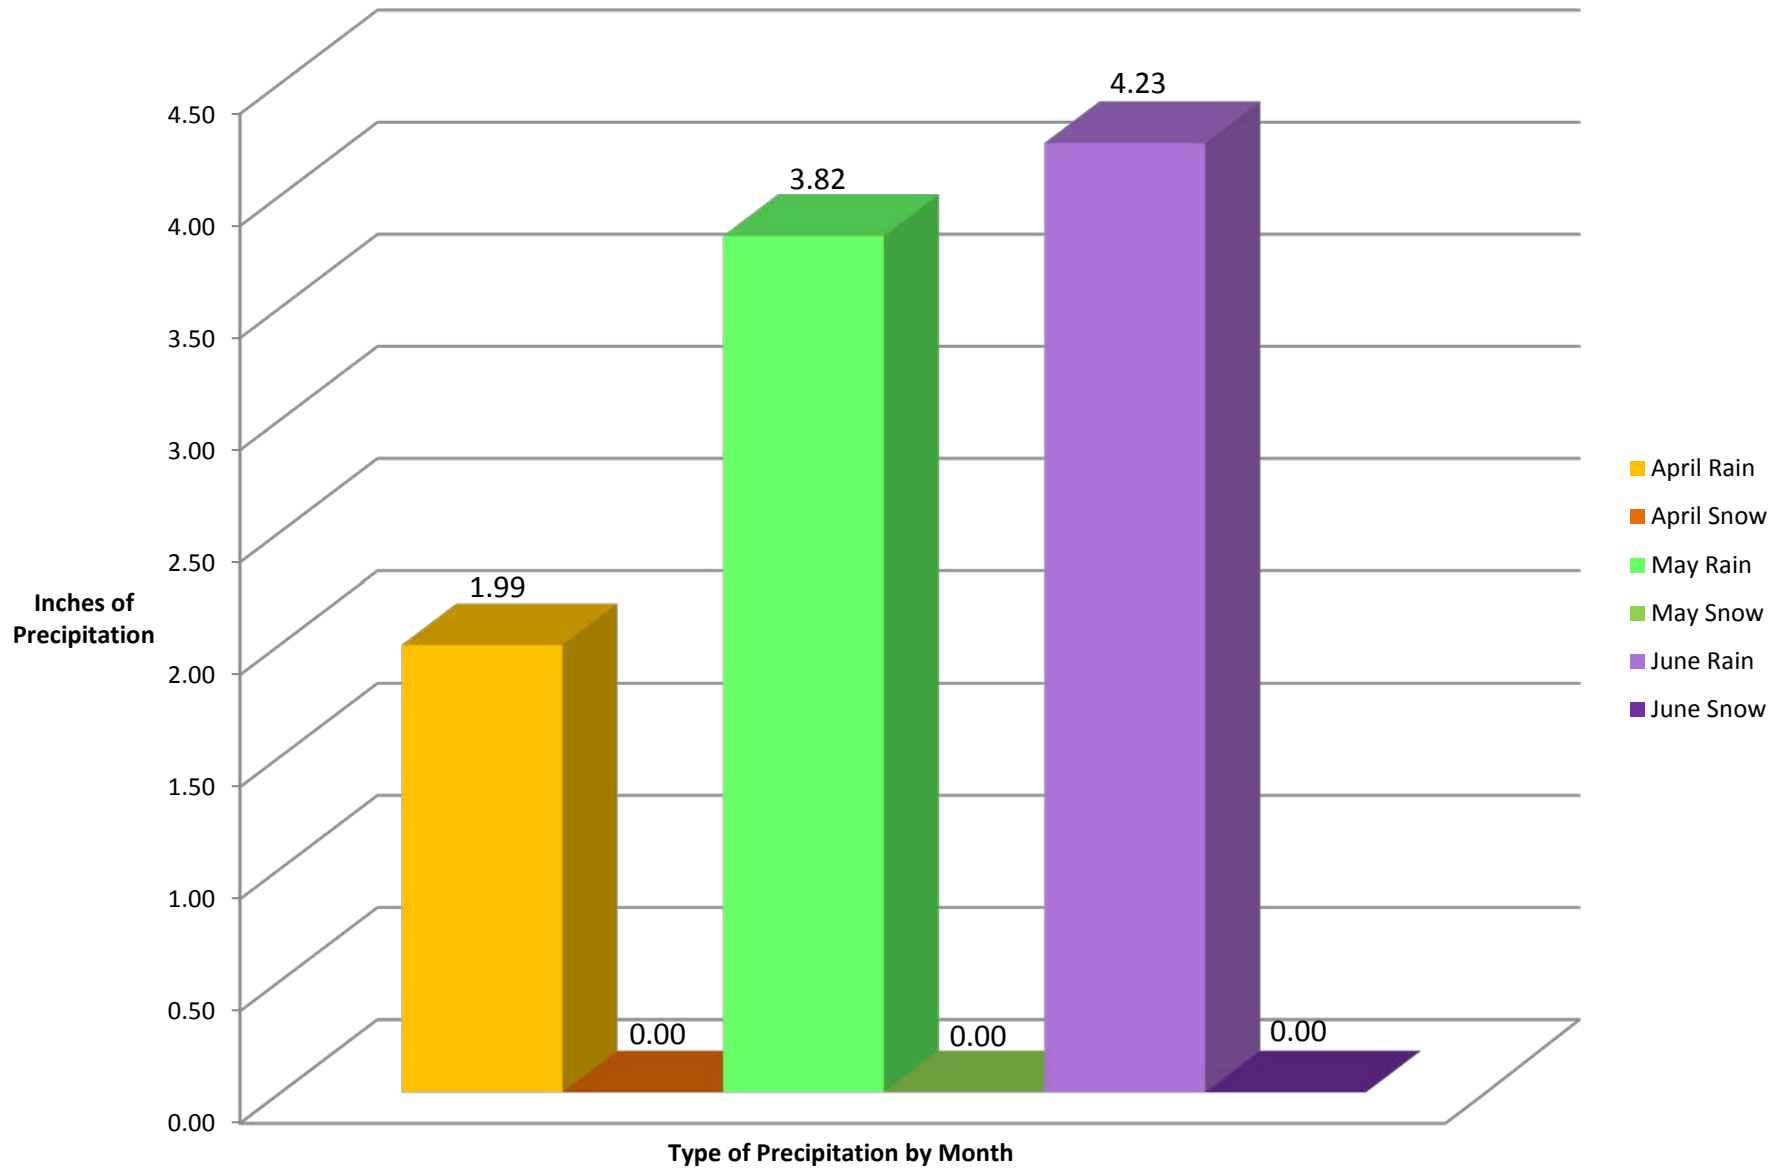

# Precipitation for Steele County January-March 2016

# Precipitation for Steele County April-June 2016